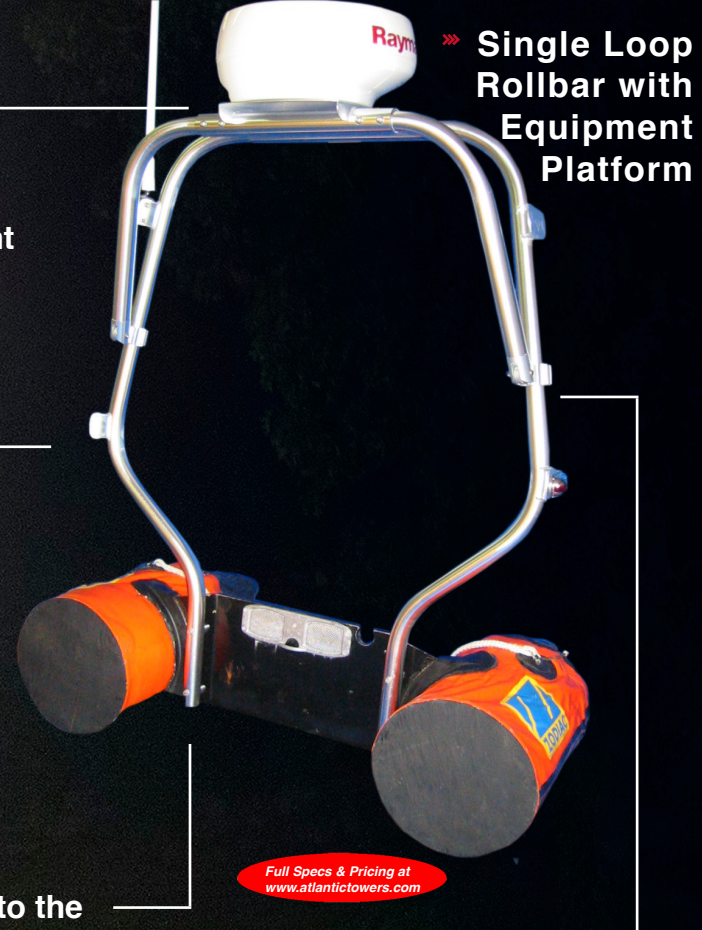

Some of our Commercial Duty Structures are in service with the following organizations :

- Montreal Fire Department
- Dallas Fire Department
- French Pompier
- City of Granate Shoels PD
- French Military
- US Army
- Norwegian Rescue
- Army JROTC
- US Navy
- US Army Corps of Engineers
- Sea Tow
- Boat US
- Suffolk County PD NY
- Sierra Madre PD
- Ipswick PD MA
- Great River Fire Dept NY
- Ferry County Sheriff WA
- SCU Sheriff Booster Club CA
- US Coast Guard
- Mexican Army
- US Coast Guard Aux
- Texas City Fire Dept TX
- Coastal Carolina University
- Missouri Highway Patrol
- Monmouth University NJ
- Mowat Construction
- LA Sheriff Dept CA
- Ville De Pointe Claire
- NY Thruway Assoc.
- Wayzata Fire Dept MN
- Central County Fire Dept. RI
- Wyoming Game & Fish Dept.
- Rochester Fire Dept. NY
- CA Dept. of Fish & Wildlife
- Lighthouse Energy TX
- Florance Fire Dept AL
- US Dept. of Fish & Wildlife
- Nature Resource Police MD
- Isle Royale National Park Service
- All-State Environmental Service TX
- United States Naval Academy
- Bridgeport Fire Dept
- Cos Cob Fire Dept CT
- Allegany County Hazmat MD
- Triboro Fire Officers Assc. NJ
- Fire Protection District NY
- South Fire District CT
- Mt. Sinai Fire District NY
- Gilbralter Vol Fire & Rescue WI
- Channonhon Fire District IL
- Challan City Fire District 3 WA
- Ridge Fire District NY
- Irvington Fire Dept. NY
- City of Louisa Sheriff Dept VA

12" x 12" Equipment Platform.

Single Loop Rollbar with Equipment Platform

Welded equipment mounting plates standard.

Mounts to the transom in four locations

Full Specs & Pricing at www.atlantictowers.com

Adjustable clamp assembly allows leveling of platform regardless of transom angle.

“Installation took about 4 hours and was done single handedly by myself. It went well.”

Chris Mayo, Harbormaster
Surfside 21 CC
East Rochester, NH