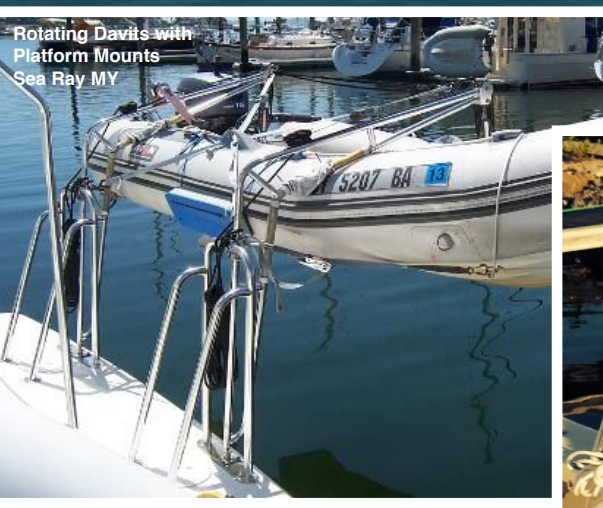

Built from marine grade aluminum nearly 2 1/2" in diameter the Pontoon Arch installs securely to the structural members of your Pontoon. Not just the deck. Arch fits all pontoons up to an 8'6" beam and custom versions are available for larger Pontoon and Deck Boats.

SunTop Maxum 2500 SE

Full Specs & Pricing at www.atlantictowers.com

DESIGNED FOR WATERSPORTS

Clamp on Kayak Rack on Pro Trampoline T-Top Wellcraft V20 Fisherman

Take your Kayak or paddleboard with you on the water with our line of clamp on and bolt on kayak racks for Arches, T-Tops, Davit Systems, and hardtops.

SunTop
McKee craft 18
US Army Corps of Engineers

WWW.ATLANTICTOWERS.COM 1-800-831-8889

Four Point Arch
Zodiac Inflatable

DAVITS CRANES & EURO HELM SYSTEM

12"x12" platform for mounting equipment

30" extension extends from top of crane mast.

Crane arm rotates 270°.

Jr. Crane with Optional Radar Mast Extension

"Test lifts with the dingy went well. The 9 to 1 purchase is heavenly."

Steve Rutherford
Hunter 33.5
Punta Gorda, FL

Rotating Davits with Platform Mounts
Sea Ray MY