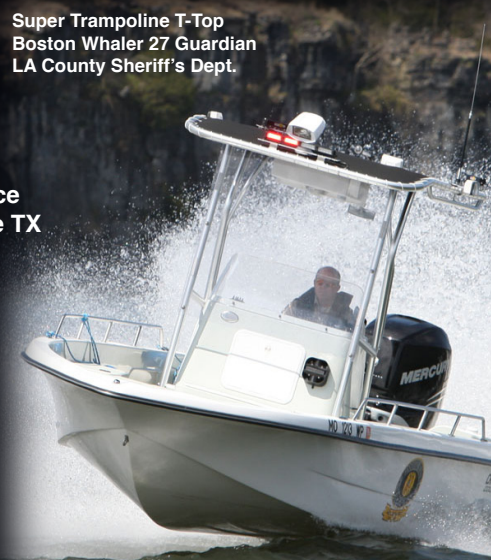

OUTFITTING FIRST RESPONDERS

Designed and reinforced to withstand the rigors to which First Responder Craft are subjected. Where failure is not an option, Atlantic Towers™ and “Tower In A Box™” Commercial Duty Structures are built from the best materials while still utilizing the modular “Tower In A Box™” system that keeps our structures affordable.

Some of our Commercial Duty Structures are in service with the following organizations :

- Montreal Fire Department
- Dallas Fire Department
- French Pompier
- City of Granate Shoels PD
- French Military
- US Army
- Norwegian Rescue
- Army JROTC
- US Navy
- US Army Corps of Engineers
- Sea Tow
- Boat US
- Suffolk County PD NY
- Sierra Madre PD
- Ipswick PD MA
- Great River Fire Dept NY
- Ferry County Sheriff WA
- SCU Sheriff Booster Club CA
- US Coast Guard
- Mexican Army
- US Coast Guard Aux
- Texas City Fire Dept TX
- Coastal Carolina University
- Missouri Highway Patrol
- Monmouth University NJ
- Mowat Construction
- LA Sheriff Dept CA
- Ville De Pointe Claire
- NY Thruway Assoc.
- Wayzata Fire Dept MN
- Central County Fire Dept. RI
- Wyoming Game & Fish Dept.
- Rochester Fire Dept. NY
- CA Dept. of Fish & Wildlife
- Lighthouse Energy TX
- Florance Fire Dept AL
- US Dept. of Fish & Wildlife
- Nature Resource Police MD
- Isle Royale National Park Service
- All-State Environmental Service TX
- United States Naval Academy
- Bridgeport Fire Dept
- Cos Cob Fire Dept CT
- Allegany County Hazmat MD
- Triboro Fire Officers Assc. NJ
- Fire Protection District NY
- South Fire District CT
- Mt. Sinai Fire District NY
- Gilbralter Vol Fire & Rescue WI
- Channonhon Fire District IL
- Challan City Fire District 3 WA
- Ridge Fire District NY
- Irvington Fire Dept. NY
- City of Louisa Sheriff Dept VA

12" x 12" Equipment Platform.