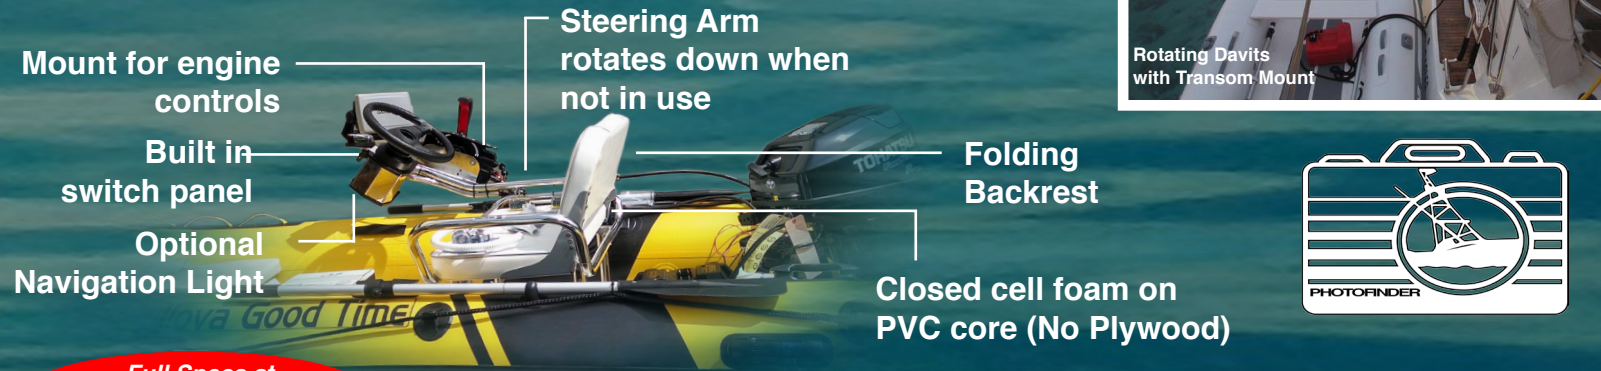

Crane arm rotates 270°.

Jr. Crane with Optional Radar Mast Extension

"Test lifts with the dingy went well. The 9 to 1 purchase is heavenly."

Steve Rutherford
Hunter 33.5
Punta Gorda, FL

Rotating Davits with Platform Mounts
Sea Ray MY

Removable Davits
Northern Bay Sportfish

Rotating Davits with Transom Mount

EURO HELM STEERING SYSTEM

Mount for engine controls

Built in switch panel

Optional Navigation Light

Steering Arm rotates down when not in use